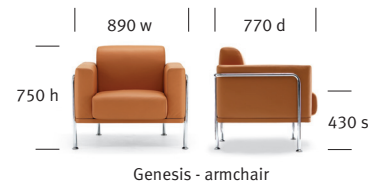

		w (width)	d (depth)	h (height)	s (seat height)
--	--	-----------	-----------	------------	-----------------

WING	swivel	630	560	790-920	400-530
	four leg	630	560	870	460

RELAX	armchair	620	750	710	410
	two seat sofa	1230	750	710	410

RHYTHM	armchair	600	560	820	450
	two seat sofa	1120	560	810	450
	three seat sofa	1620	560	810	450

GENESIS	armchair	890	770	750	430
	two seat sofa	1450	770	750	430
	three seat sofa	2010	770	750	430

FLARE	armchair	550	675	730	445
	swivel	545	680	750-860	440-550
	four legged	545	645	730	420

GALENA	two seat bench	1400	600	420	420
	three seat bench	2000	600	420	420
	single chair without armrests	750	650	740	420
	single chair with armrests	950	650	740	420
	two seat sofa without armrests	1400	650	740	420
	two seat sofa with armrests	1600	650	740	420
	three seat sofa without armrests	2000	650	740	420
	three seat sofa with armrests	2200	650	740	420

		w (width)	d (depth)	h (height)	s (seat height)	
XENON	armchair	860	700	740	430	<p>Xenon - armchair</p>
	two seat sofa	1400	700	740	430	
	three seat sofa	1800	700	740	430	
LUXUS	medium back 4 leg	475	490	790	420	<p>Luxus - medium back 4 leg</p>
	high back-swivel	470	480	1130-1250	420-540	
	medium back tilt & swivel	470	480	935-1055	420-540	
JET	sled base	550	490	810	440	<p>Jet - sled base</p>
	swivel base	700	490	790-920	430-560	
	disc base	500	490	800	430	
JUMP	four legged	590	560	830	450	<p>Jump - swivel</p>
	cantilever	590	560	830	450	
	swivel	590	560	840-970	460-600	
ACT	four legged	590	530	860	450	<p>Act</p>
DECO	low back	650	630	880-990	415-545	<p>Deco - high back</p>
	high back	650	630	1010-1110	430-533	
VELA	medium back	465	450	1050-1180	420-550	<p>Vela - high back</p>
	high back	465	450	1270-1400	420-550	
FLAME	medium back	490	560	910-1060	440-480	<p>Flame - high back</p>
	high back	490	560	1020-1170	440-480	
	visitors	470	510	910-970	440	
ZIRCON	medium back	490	450	880-1010	420-560	<p>Zircon - high back</p>
	high back	490	450	1020-1150	420-560	
	visitors	480	470	880	440	